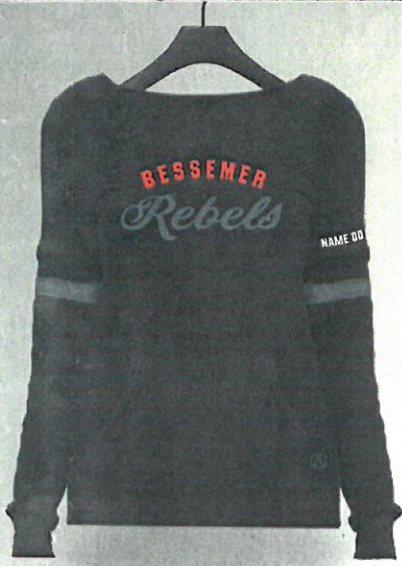

10 ADIDAS SHORT SLEEVE TEE
SPORTS GREY • S-3XL \$18

11 THROWBACK VARSITY PULLOVER
WHITE/NAVY • S-3XL \$32

12 LONG SLEEVE TEE
NAVY • S-3XL \$21

13 CUSHIONED PERFORMANCE SOCKS
RED • ONE SIZE \$18

14 TRUCKER CAP
BLACK • ONE SIZE \$22

15 YOUTH HOODIE
NAVY • YOUTH S-L \$30

SALE ENDS: 8.29.17

16 LADIES' CAMPUS SCOOP NECK CHARCOAL • S-3XL \$29

17 HEAVYWEIGHT COLLEGE TEE ALMOND OIL • S-3XL \$28

18 COLORBLOCKED HENLEY NAVY/CHARCOAL • S-3XL \$27