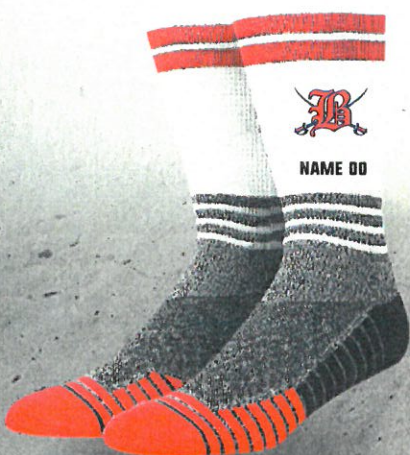

10 ADIDAS SHORT SLEEVE TEE
SPORTS GREY • S-3XL \$18

11 THROWBACK VARSITY PULLOVER
WHITE/NAVY • S-3XL \$32

12 LONG SLEEVE TEE
NAVY • S-3XL \$21

13 CUSHIONED PERFORMANCE SOCKS
RED • ONE SIZE \$18

14 TRUCKER CAP
BLACK • ONE SIZE \$22

15 YOUTH HOODIE
NAVY • YOUTH S-L \$30

SALE ENDS: 8.29.17

16 LADIES' CAMPUS SCOOP NECK CHARCOAL • S-3XL \$29

17 HEAVYWEIGHT COLLEGE TEE ALMOND OIL • S-3XL \$28

18 COLORBLOCKED HENLEY NAVY/CHARCOAL • S-3XL \$27