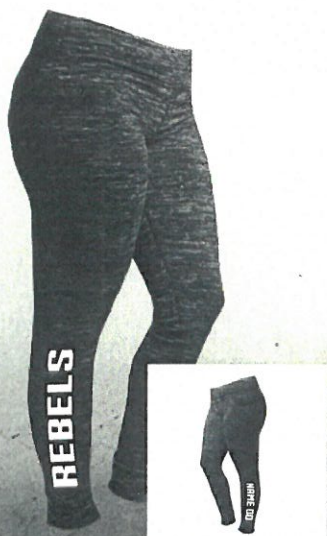

19 VARSITY SHERPA HOODIE GREY/NAVY • S-3XL \$33

20 SHORT SLEEVE TEE NAVY • S-3XL \$15

21 UA WOMEN'S PREGAME 1/4-ZIP PULLOVER NAVY • S-2XL \$58

22 YOUTH TEE RED • YOUTH S-L \$18

23 ADIDAS STRIPED SLEEVE HOODIE NAVY/GREY • S-3XL \$44

24 MEN'S PERFORMANCE SHORTS RED • S-3XL \$22

25 CLASSIC CUFFED SWEATPANTS NAVY • S-3XL \$26

26 LADIES' ELITE PERFORMANCE SHORT RED • S-2XL \$26

27 WOVEN PAJAMA PANTS NAVY • S-3XL \$29

28 YOGA PANTS HEATHERED CHARCOAL • S-2XL \$30