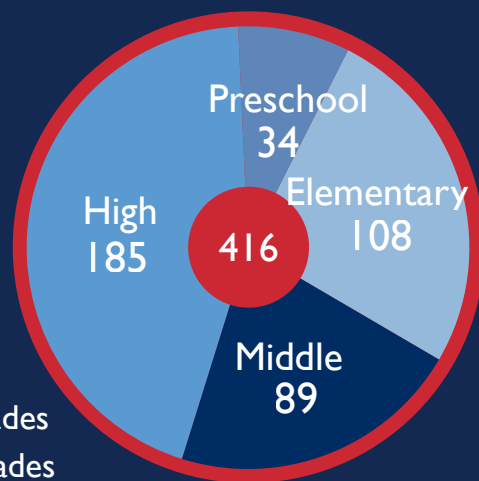

### STUDENT BODY

31 | zip codes

Preschool K3 and K4  
Elementary K5 - 5th grades  
Middle 6th - 8th grades  
High 9th - 12th grades